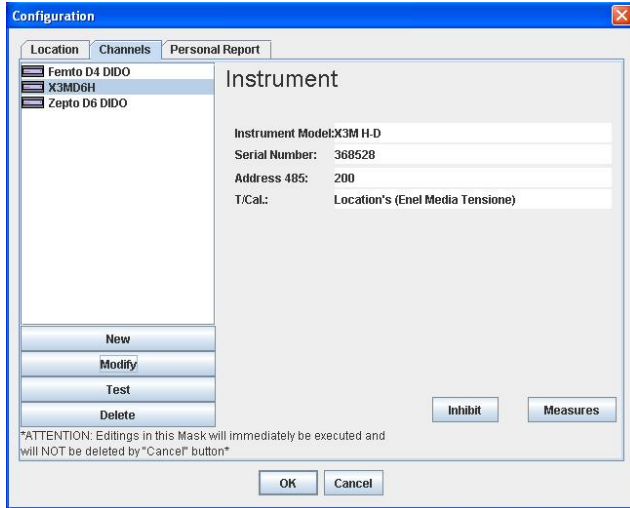

## Select the X3M

In order to download the Harmonics through Energy Brain software connected to the X3M (or the network in which you have the X3M):

1 - Select the tab Channels', then the X3M's channel and click on the button 'Modify'.

To show the hidden sheets you should select 'Discover' from 'Sheet' voice in the 'Format' menu.

Record number	Timestamp (main clock - VTrigger event)	THD U/I (2) [%]	THD U/I (3) [%]	THD U/I (3) [%]	THD I [%]	THD I (2) [%]	THD I (3) [%]
1	7/2/2009 8:16	1.807741523	1.824541957	1.798795483	0	0	0
2	7/2/2009 8:18	1.821860075	1.81284477	1.840193887	0	0	0
3	7/2/2009 8:20	1.836231543	1.837795019	1.851105026	0	0	0
4	7/2/2009 8:22	1.806308807	1.83889735	1.834247351	0	0	0
5	7/2/2009 8:24	1.893650413	1.900383234	1.900466781	0	0	0
6	7/2/2009 8:26	1.86188878	1.8476989	1.865768194	0	0	0
7	7/2/2009 8:28	1.821879366	1.892888099	1.990348551	0	0	0
8	7/2/2009 8:30	1.809183121	1.814063311	1.823418471	0	0	0
9	7/2/2009 8:32	1.980459452	1.985130668	1.974615097	0	0	0
10	7/2/2009 8:34	1.857508421	1.851325622	1.897356541	0	0	0
11	7/2/2009 8:36	1.919077635	1.910602927	1.923827546	36.87911224	36.92000961	36.7569800
12	7/2/2009 8:38	1.803501487	1.817965461	1.802208195	38.25360962	38.1397171	37.981418
13	7/2/2009 8:40	1.574309577	1.573114157	1.603534102	38.40508033	38.40644465	38.22059
14	7/2/2009 8:42	1.798626946	1.789880234	1.792089848	38.42869972	38.47117995	38.25591
30	7/2/2009 8:44	1.686826667	1.703689599	1.675508142	38.49118805	38.50571442	38.331066