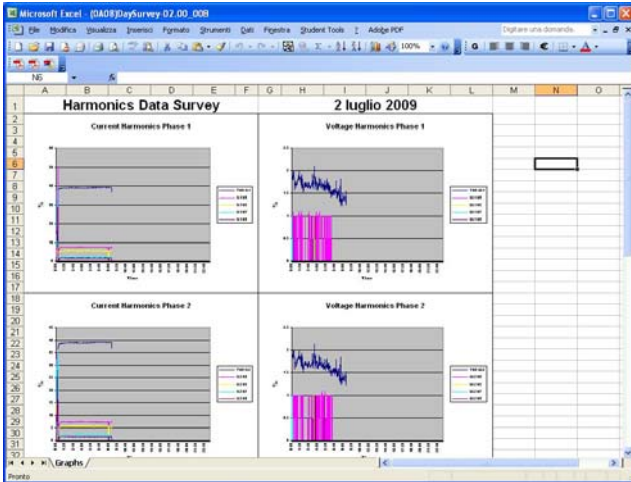

2 - Select the 'Harmonics' button.

Energy Brain software downloads the directory of daily Harmonics files.

3 - Select the files you want to display and then click the button 'Export'.

4 - Save the files in a certain directory (for example in the Download Folder inside Energy Brain Folder).

5 - Select and open the Excel File you want to read.

The Harmonics information is displayed in several graphs.

More detailed tabular data, from which the graphs retrieve their values, is found in two hidden sheets in the same file.

To show the hidden sheets you should select 'Discover' from 'Sheet' voice in the 'Format' menu.

Record number	Timestamp (main clock - VTrigger event)	THD U/I (2) [%]	THD U/I (3) [%]	THD U/I (3) [%]	THD I [%]	THD I (2) [%]	THD I (3) [%]
1	7/2/2009 8:16	1.807741523	1.824541957	1.798795483	0	0	0
2	7/2/2009 8:18	1.821860075	1.81284477	1.840193887	0	0	0
3	7/2/2009 8:20	1.836231543	1.837795019	1.851105026	0	0	0
4	7/2/2009 8:22	1.806308807	1.83889735	1.834247351	0	0	0
5	7/2/2009 8:24	1.893650413	1.900383234	1.900466781	0	0	0
6	7/2/2009 8:26	1.86188878	1.8476989	1.865768194	0	0	0
7	7/2/2009 8:28	1.821879366	1.892888099	1.990348551	0	0	0
8	7/2/2009 8:30	1.809183121	1.814063311	1.823418471	0	0	0
9	7/2/2009 8:32	1.980459452	1.985130668	1.974615097	0	0	0
10	7/2/2009 8:34	1.857508421	1.851325622	1.897356541	0	0	0
11	7/2/2009 8:36	1.919077635	1.910602927	1.923827546	36.87911224	36.92000961	36.7569800
12	7/2/2009 8:38	1.803501487	1.817965461	1.802208195	38.25360962	38.1397171	37.981418
13	7/2/2009 8:40	1.574309577	1.573114157	1.603534102	38.40508033	38.40644465	38.22059
14	7/2/2009 8:42	1.798626946	1.789880234	1.792089848	38.42869972	38.47117995	38.25591
30	7/2/2009 8:44	1.686826667	1.703689599	1.675508142	38.49118805	38.50571442	38.331066