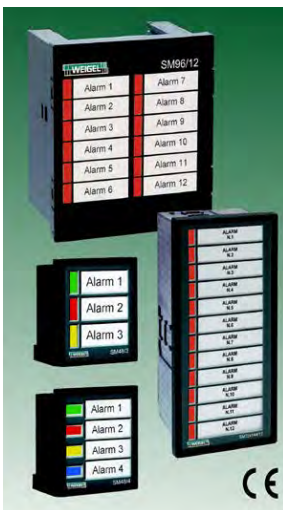

WEIGEL

Newsletter

Signal Indicators SM48/96/72x144

The **SM 48/96/72x144** signaling indicators are an attractive and economical alternative to traditional signaling lamps.

At a glance:

- o **3, 4, or 12 light signals** in a compact enclosure
- o extremely **simple handling**
- o **Labels** can be printed **individually**
- o **Multi-LEDs** exchangeable
- o **LEDs** in **red, yellow, green, blue or white** available
- o **test input** for functional testing the LEDs possible