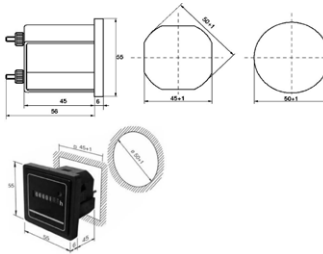

Technical Data:

Dimensions: 55 cm x 55 cm
Panel fixing: Clamping bracket
Enclosure Code: IP54
Rated voltage: BWQ 110V, 230V
BGQ 10...50V
Frequency: 50 Hz (60Hz on request)
Ambient temperature: -10...+55 °C