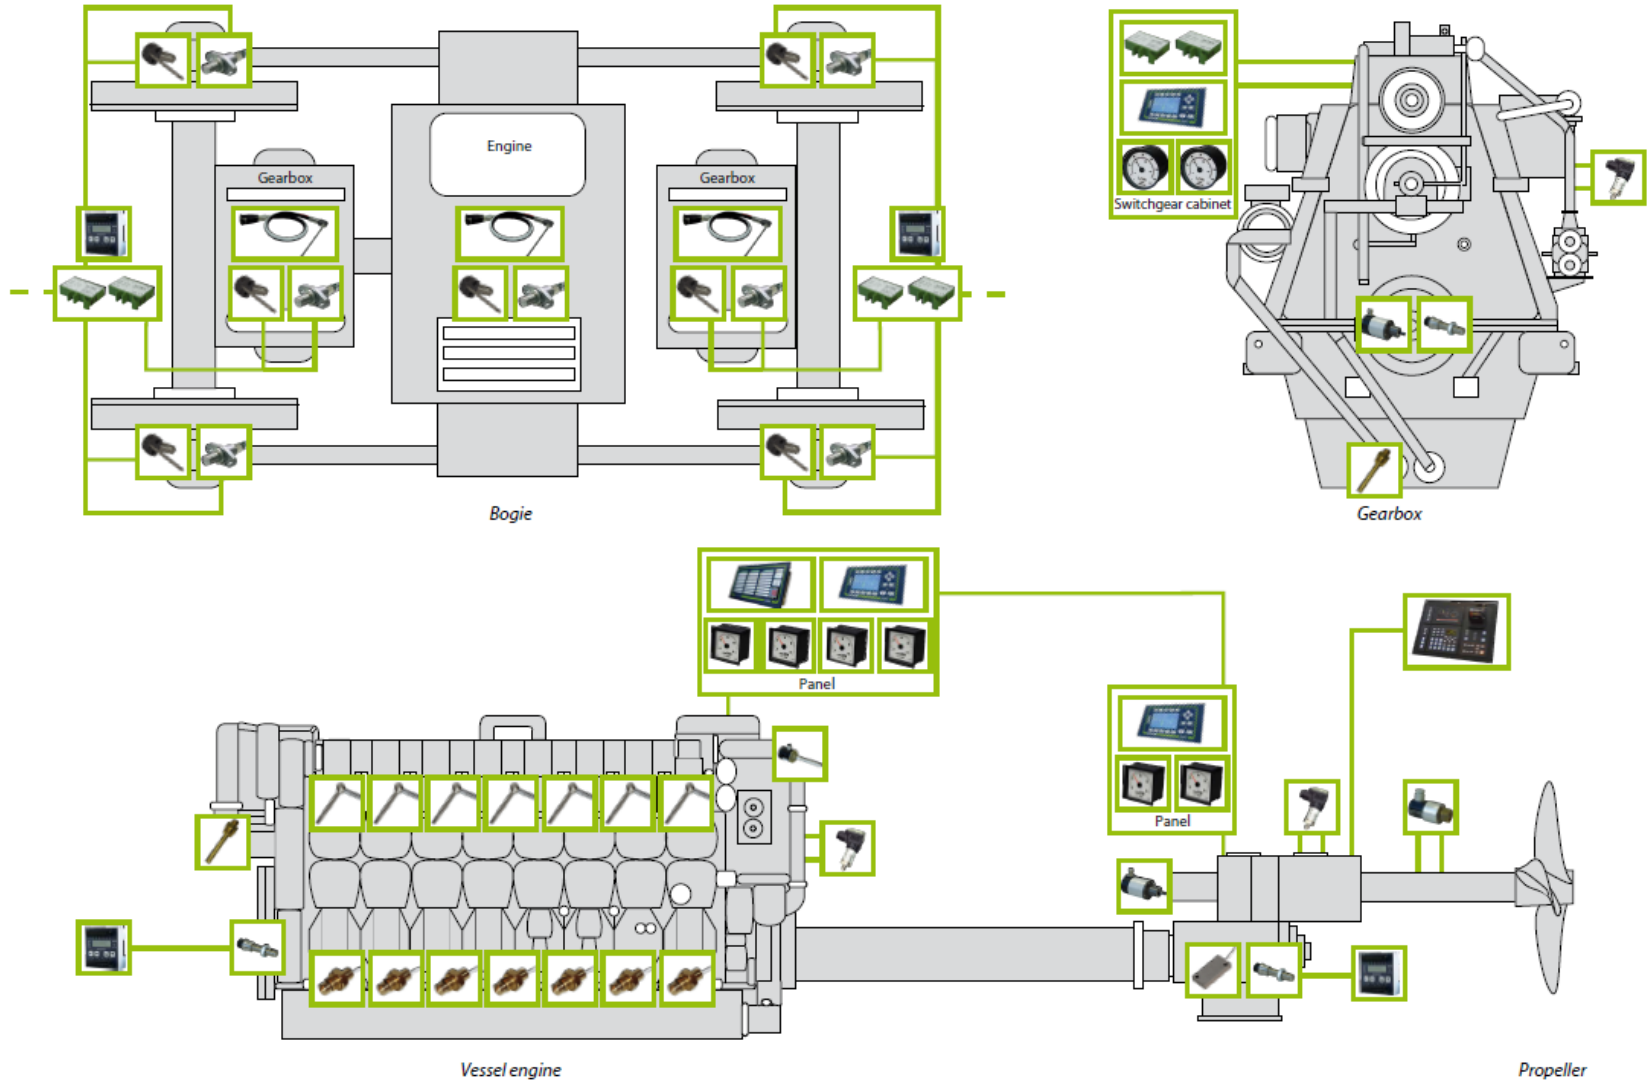

## SIGNAL PROCESSING

Limit Value Switches    Multifunctional Devices    Measuring Transducers    I/O Components

## SENSORS

Speed Sensors    Temperature Sensors    Speed Pickups    Pressure Transducers    Rotation Angle Pickups    Tachogenerators

# Measurement Chain

Nuremberg ■ Rostock ■ Rotterdam ■ Singapore ■ Shanghai

# Measurement Chain