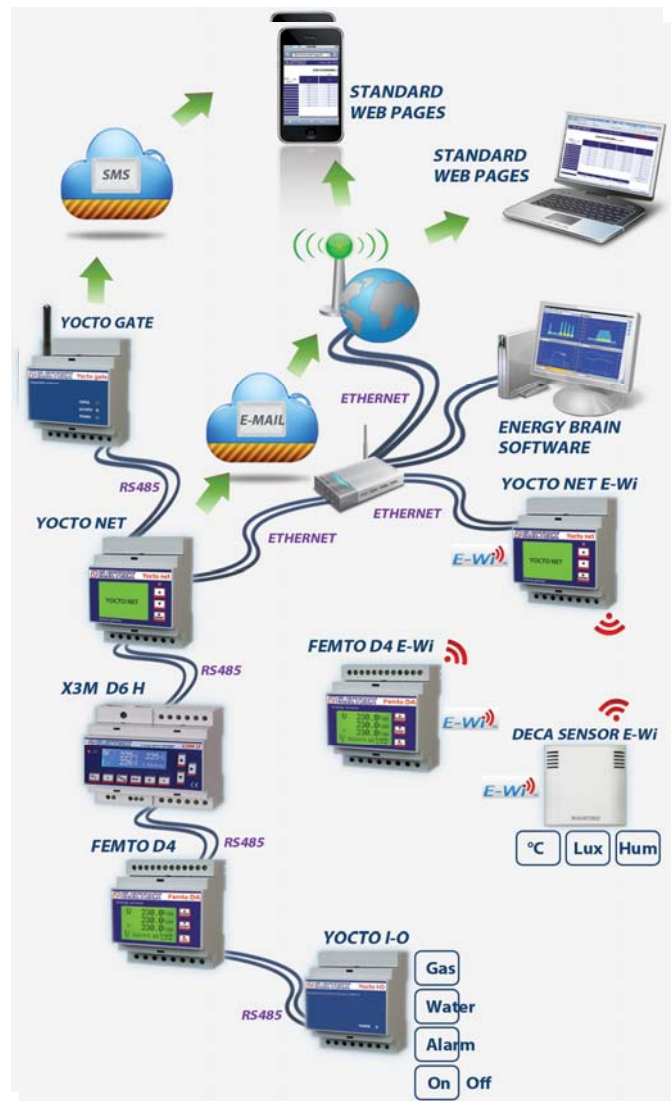

All the network is managed and monitored directly from the Yocto net and the automation tasks are enabled by the **Yocto net Upgrade Calendar**. This means that it is not needed a second PC where the devices are installed, so you avoid also additional energy consumption, problems related to the PC functioning causing the loss of data, etc.

Further software implementations which can be installed in the Yocto net are the following:

- **Yocto net Upgrade Web:** enables HTML WEB pages displaying real-time measurements on-line, from any of the instruments connected to the Yocto net.
- **Yocto net Upgrade Web Open:** it adds the possibility to customize the real-time measurements WEB pages.
- **Yocto net Upgrade Mail Alarm:** it adds the possibility to send e-mails and/or SMS (in this case the Yocto net should be connected to an Yocto Gate) to several recipients if a previously set event occurs.
- **Yocto net Upgrade Charts:** it adds the possibility to display on a WEB page the daily charts of electric energy, temperature, humidity, luminosity, etc.
- **Yocto net Upgrade 4-You:** it adds the possibility to modify an existing logging service on a Yocto net Log. For example, in order to perform a load profile survey and/or increase/decrease the sampling frequency and the logging period.

More info on the **Yocto net** device can be found on our web site <http://www.electrex.it/en>.